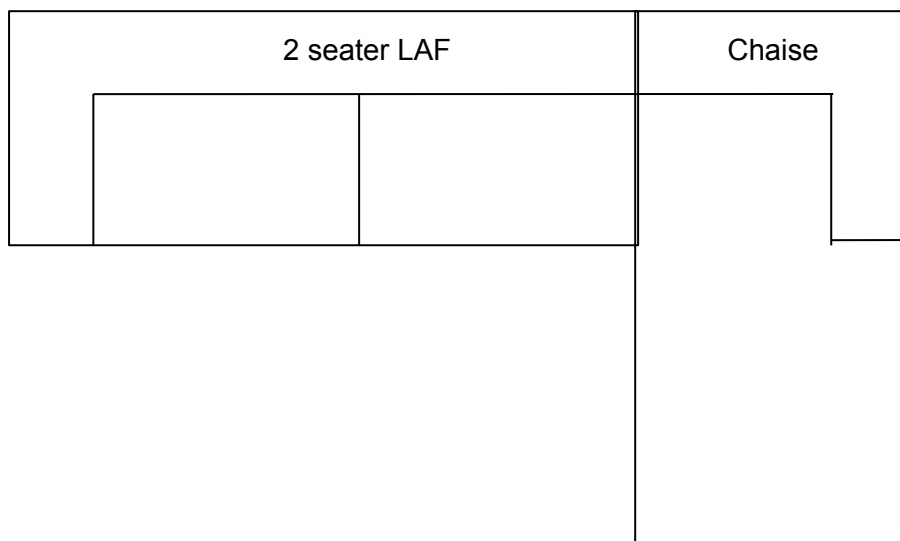

Couch Configurations

A. Corner Modular (6 seats)

B. 2 seater + chaise (4seats)

C. 2 seater + 2 seater terminal (5 seats)

D. Corner Modular (6 seats)