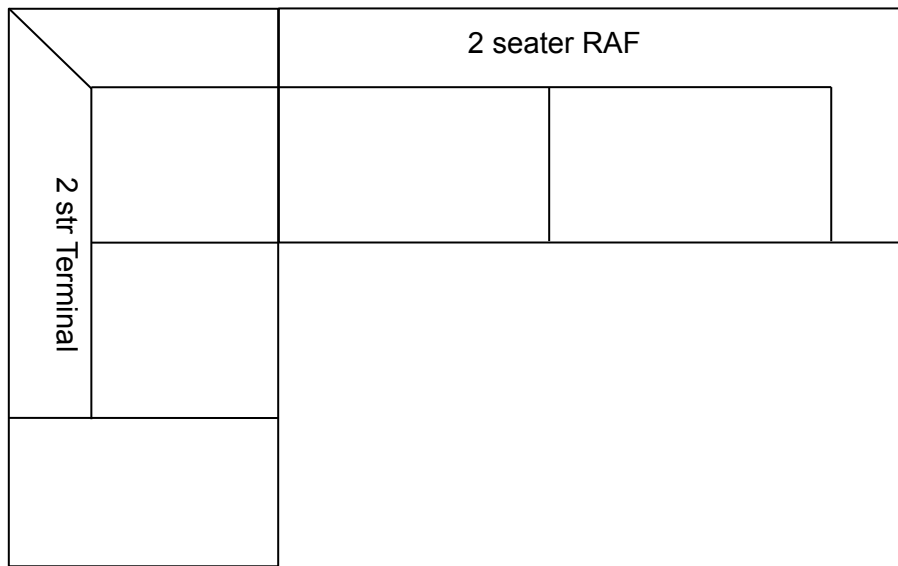

Couch Configurations

A. Corner Modular (6 seats)

B. 2 seater + chaise (4seats)

C. 2 seater + 2 seater terminal (5 seats)

D. Corner Modular (6 seats)